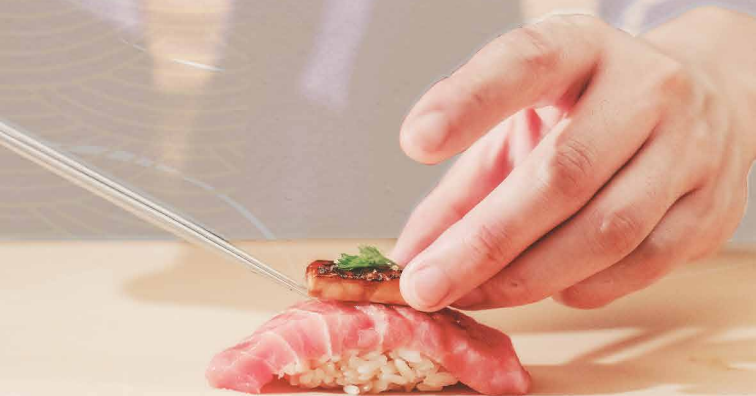

CHEF'S SPECIAL MENU

An exquisite journey of flavours
with exclusively hand picked
premium ingredients from our chef.

RM **888**

All prices are subject to 10% service charge and prevailing government taxes.